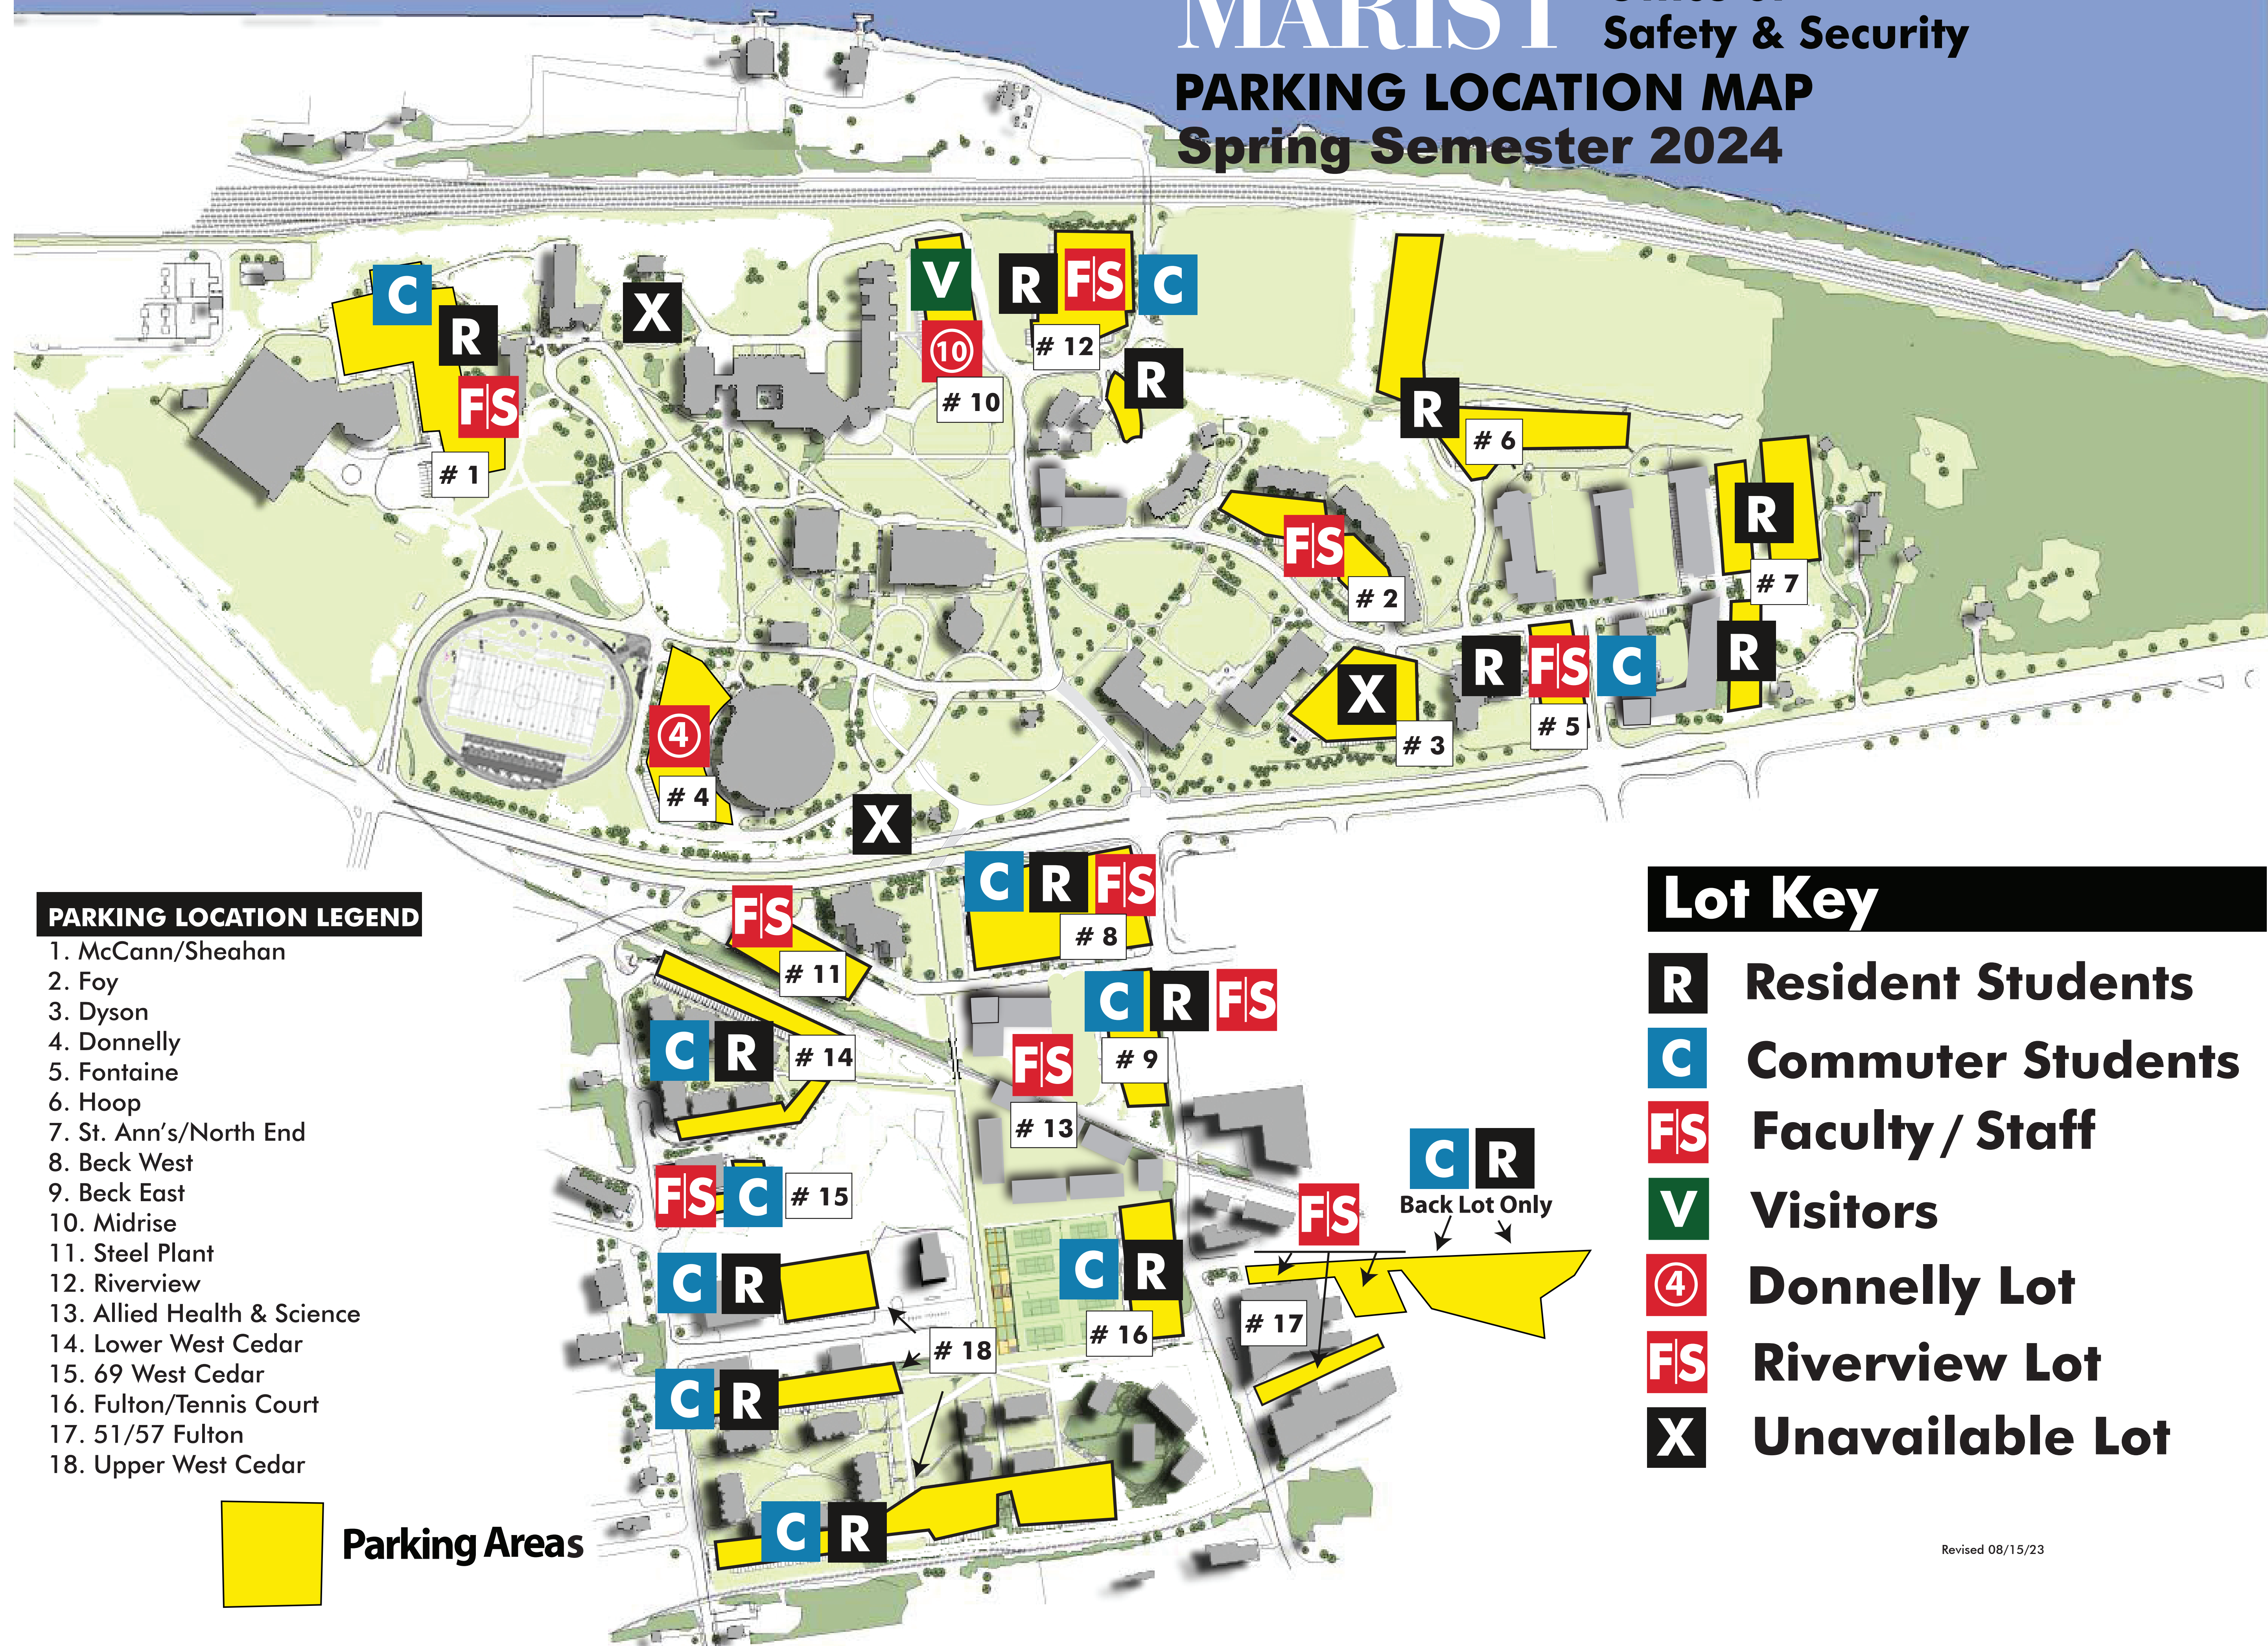

## PARKING LOCATION MAP

#### PARKING LOCATION LEGEND

1. McCann/Sheahan
2. Foy
3. Dyson
4. Donnelly
5. Fontaine
6. Hoop
7. St. Ann's/North End
8. Beck West
9. Beck East
10. Midrise
11. Steel Plant
12. Riverview
13. Allied Health & Science
14. Lower West Cedar
15. 69 West Cedar
16. Fulton/Tennis Court
17. 51/57 Fulton
18. Upper West Cedar

 Parking Areas

#### Lot Key

- R** Resident Students
- C** Commuter Students
- FS** Faculty / Staff
- V** Visitors
- ④** Donnelly Lot
- FS** Riverview Lot
- X** Unavailable Lot